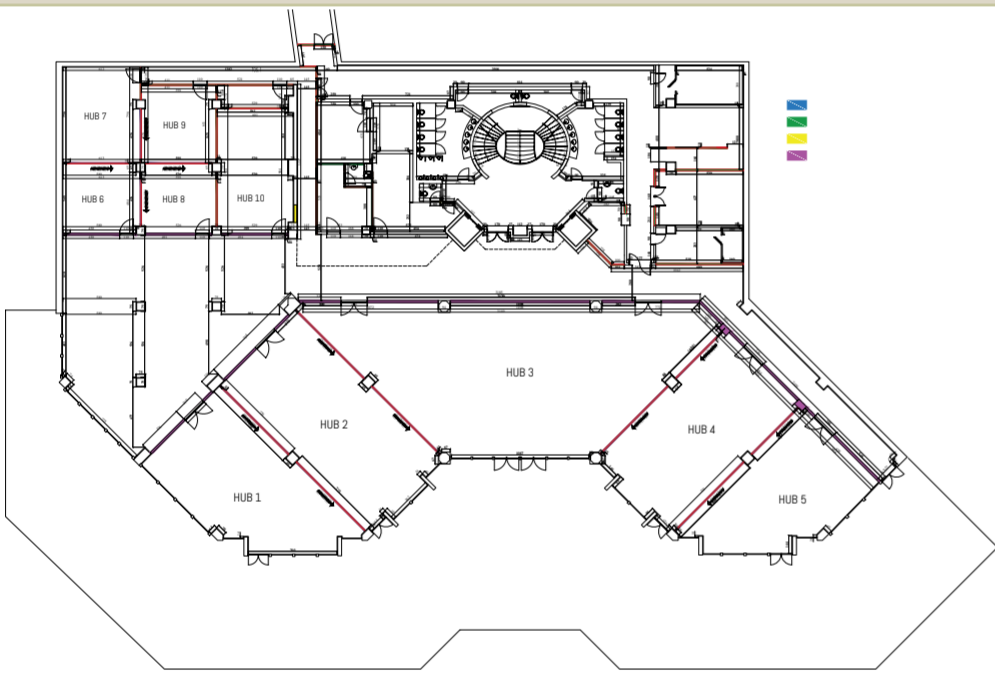

MARVY SWIMMING POOLS & AQUAPARK & BEACHES

	m³	Depth	Features
Marvy Pool	1800 m³	140 cm deep	-
Infinity Pool	3000 m³	140 cm deep	-
Children's Pool 1	45 m³	40 cm deep	-
Children's Pool 2	45 m³	40 cm deep	-
Children's Activity Pool	600 m³	30 cm deep	With multi-level play, tipping feature, octopus multi-level play and various children's slides
Separate Toddler Area Spray Park-Fresh Park	-	-	Does not consist a pool, but a soft playground. Ideal for little children
Water Slides Pool	350 m³	120 cm deep	With 7 waterslides
AquaPark	-	-	5 Slides, Body Slide, Windigo, Combo (+16 years), Black Hole and a breathtaking Looping Rocket (+16 years).

- Club Marvy is located on a private bay with two private sandy beaches. One beach is dedicated to all guests and the other one is Adults Only where Kesre Bay Plage is located.
- Sunshades on the beach and sunbrellas by the pools, loungers with cushions, beach towels are provided free of charge.
- Cold towel service is provided at the Kesre Bay Plage.
- Refreshing beverages and summer coolers served around the pool and at the beach at certain times.