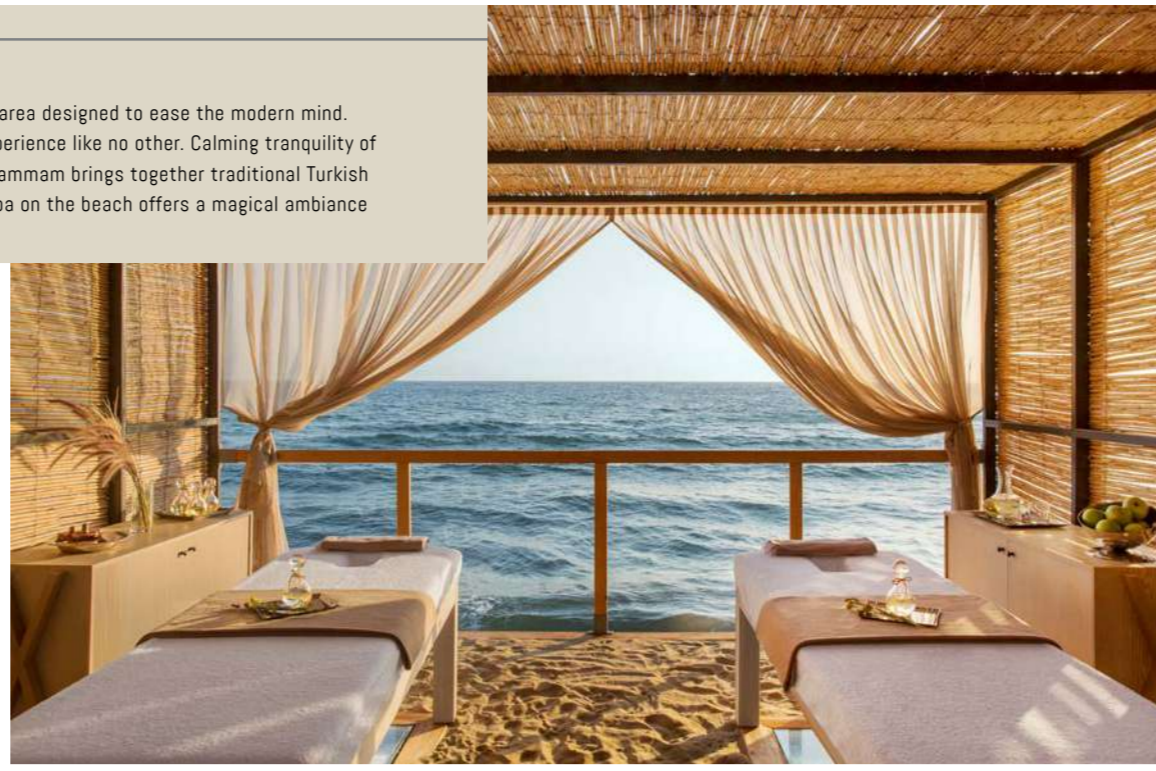

MAR SPA

BODY, MIND, SOUL